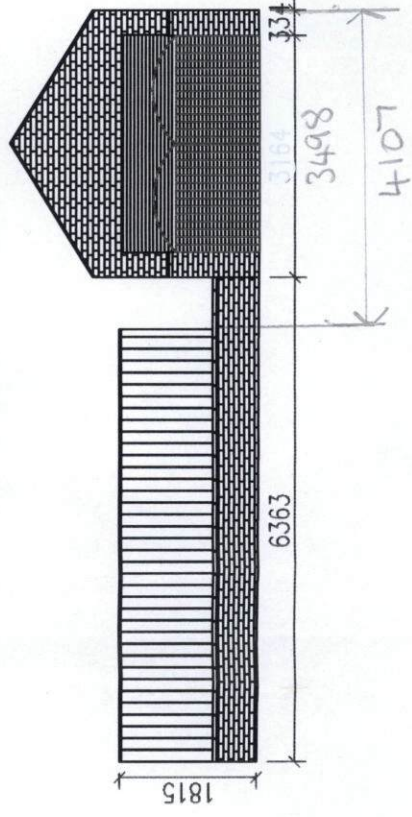

310741 / 15 HFUL

SOUTH TYNESIDE COUNCIL  
22 JUL 2015  
AREA PLANNING

New Fence - East Elevation

Scale 1:100

Lawned Area

New Fence - North Elevation

SOUTH TYNESIDE COUNCIL  
22 JUL 2015  
AREA PLANNING