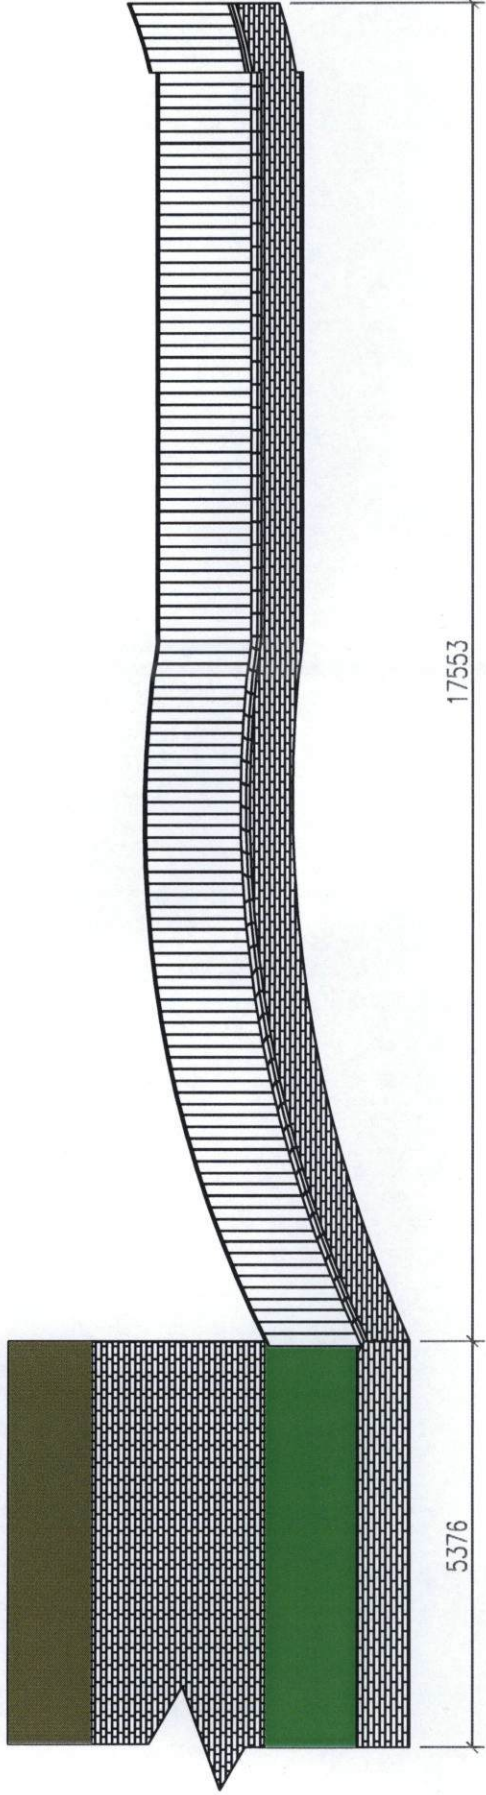

310741 / 15 HFUL

SOUTH TYNESIDE COUNCIL  
22 JUL 2015  
AREA PLANNING

New Fence - East Elevation

Scale 1:100

Lawned Area

New Fence - North Elevation

SOUTH TYNESIDE COUNCIL  
22 JUL 2015  
AREA PLANNING